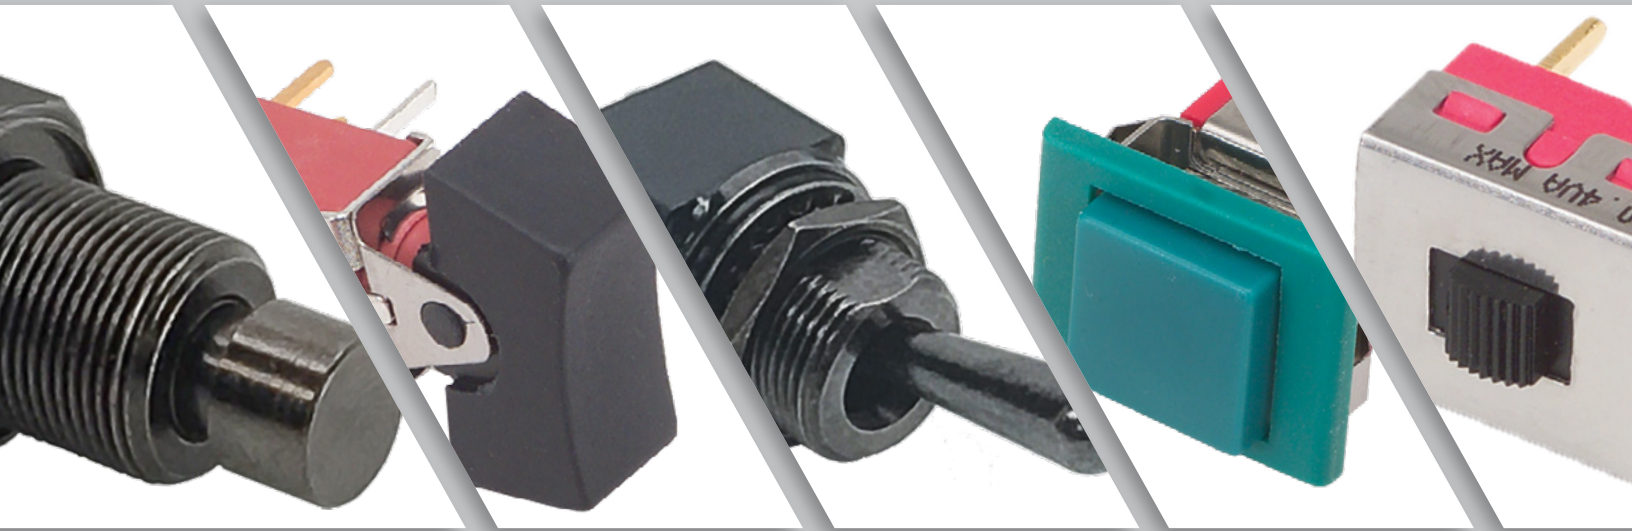

Carling Technologies®
Innovative Designs. Powerful Solutions.

MINIATURE SWITCHES

Rocker, Toggle, Pushbutton & Slide

SELECTOR GUIDE

	Series	Sub-Miniature	Miniature	Sealed	Surface Mount	Approvals	IP Rating
ROCKER	1S1 	✓	-	-	-		N/A
	1SS 	✓	-	✓	-	N/A	IP67
	1SM 	✓	-	✓	✓	N/A	IP67
	1M1 	-	✓	-	-		N/A
	1MS 	-	✓	-	-		IP67
TOGGLE	2S1 	✓	-	-	-		N/A
	2SM 	✓	-	✓	✓	N/A	IP67
	2SS 	✓	-	✓	-	N/A	IP67
	2M1 	-	✓	-	-		N/A
	2M1H 	-	✓	✓	-		IP67
	2MS 	-	✓	✓	-		IP67
	3S1 	✓	-	-	-	N/A	N/A
PUSHBUTTON	3SS 	✓	-	✓	-	N/A	IP67
	3SM 	✓	-	✓	✓	N/A	IP67
	3MN 	-	✓	-	-		N/A
	3MS 	-	✓	✓	-		IP68
	3MA 	-	✓	-	-		N/A
	3MNH 	-	✓	✓	-		IP67
	4S1 	✓	-	-	-	N/A	N/A
SLIDE	4M1 	-	✓	-	-		N/A